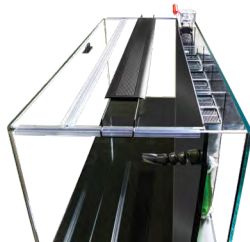

RECIFE EURO

ROUND CORNER 50-GAL FULL KIT

ALL-IN-ONE AQUARIUM SYSTEM

- Built-in Multi Stage Filtration
- Custom Nano Protein Skimmer
- Programmable SkyAqua Pro 36-inch light included
- Replaceable Filter Media (Item# RC24ECO- RFS /RC-ECO CB /RC-ECOPN)
- Submersible Return Pump
- Stylish Matching Stand in Black or Gray

Discover the AQUATOP's Recife Euro Round Corner 50-Gallon All-in-One Reef Aquarium System. This kit comes with all essentials for creating an ideal habitat for marine life, featuring a Multi-stage Filter Box for seamless filtration and unobstructed viewing. The filter box includes a dense sponge block and trays of specialized filtration media, including carbon-infused media for removing impurities, Phosphate & Nitrate removing media, and biological filtration media. The kit also includes a programmable SkyAqua Pro LED light, nano protein skimmer, and submersible pump. Choose from Black or Gray matching curved corner cabinet stands. A 200-watt heater is a recommended addition.

Built-in Multi Stage Filtration

SkyAqua Pro LED light

Nano Protein skimmer

Submersible Pump

Dense Sponge Block

SPECIFICATIONS

MODEL	DESCRIPTION	SIZE (inches)	UPC
RC-ERC50	Recife Euro Round Corner 50-Gall Full Kit	35.4 x 17.7 x 17.7	8 50047 39365 4
RC-ERC50BKSTAND	Black Stand for Recife Euro Round Corner 50-Gal	17.7 x 17.7 x 30.7	8 50047 39366 1
RC-ERC50GYSTAND	Gray Stand for Recife Euro Round Corner 50-Gal	17.7 x 17.7 x 30.7	8 50047 39367 8